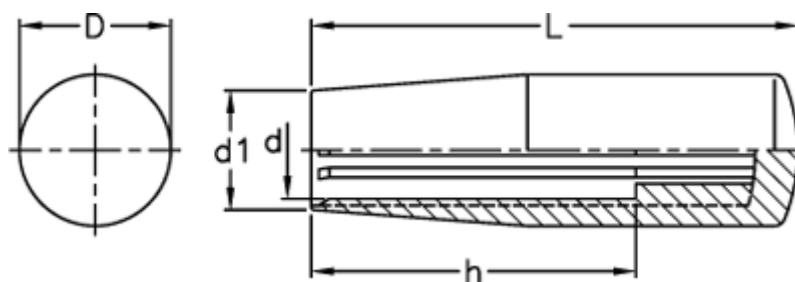

Data Sheet

Article number: 2304024875
Description: E+G Handle
I.580/90 N-15

Measures

d = 15
D = 28
d1 = 22
h = 60
L = 90